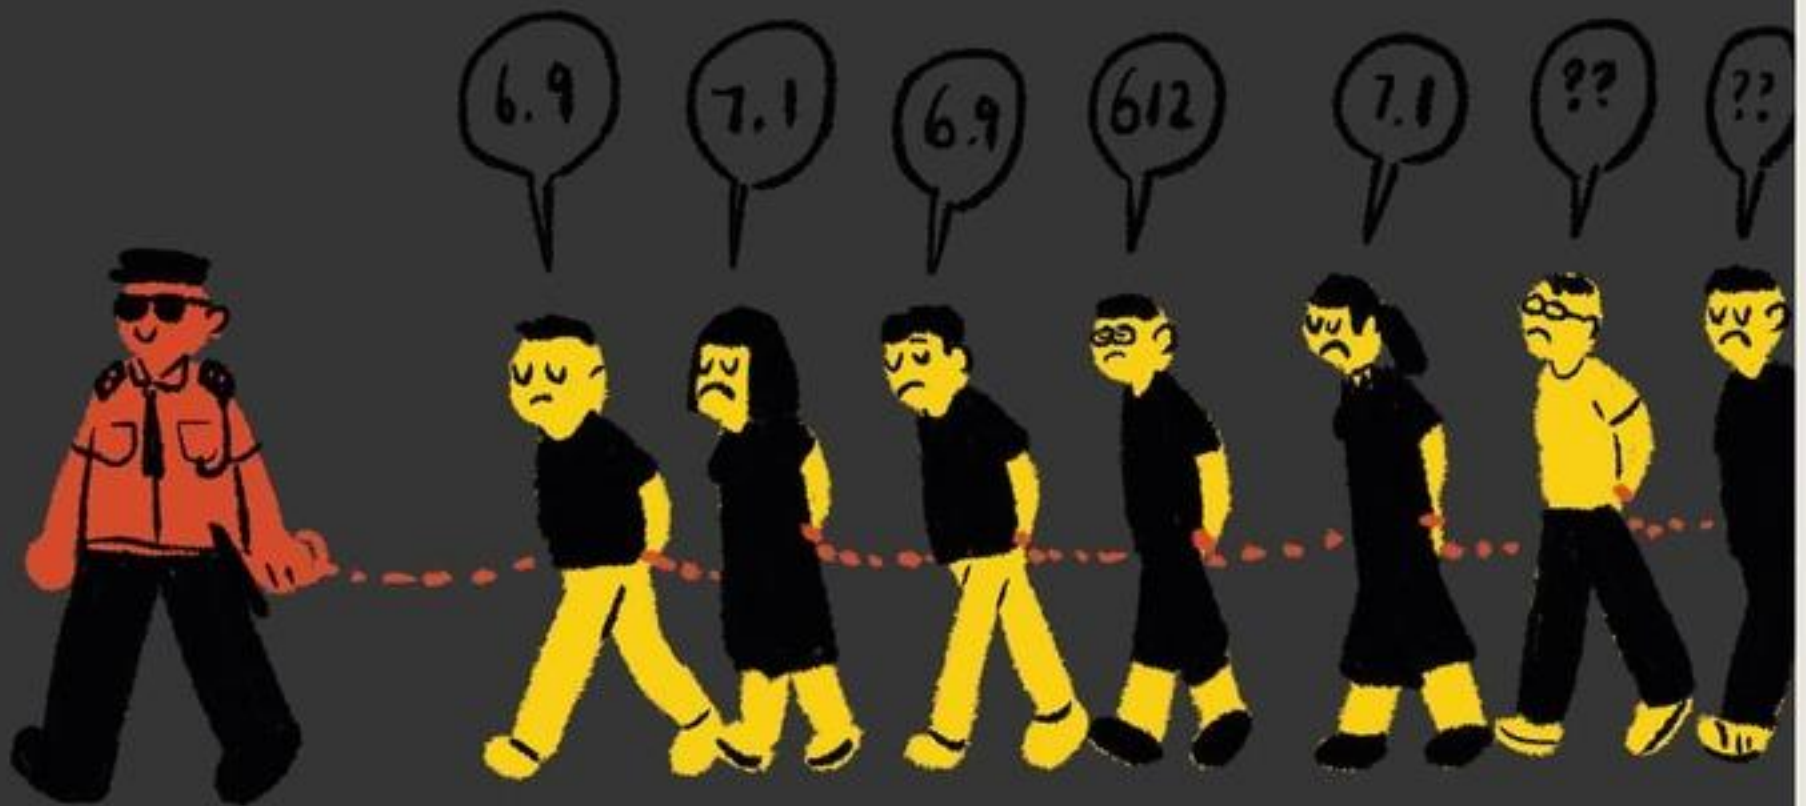

**Mass arrest on participants
of the previous protests have begun.**