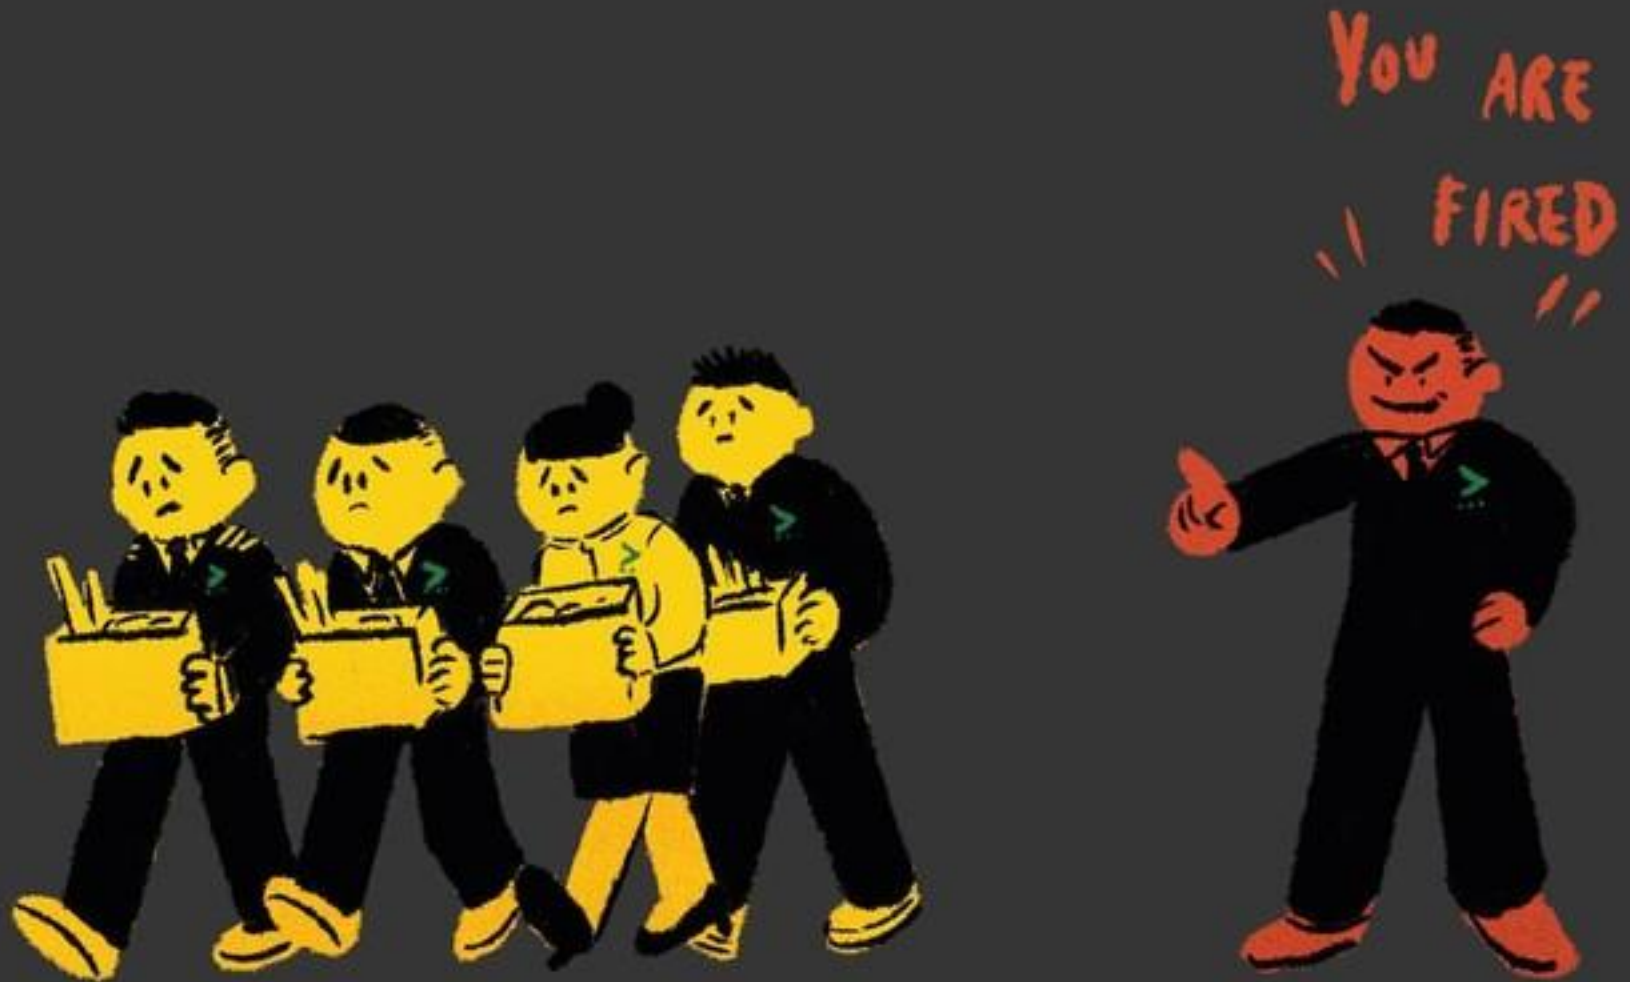

A graphic design on a dark grey background. Two orange torches stand vertically on either side. Two beams of light from the torches converge at the bottom, forming a shape that resembles a stylized eye or a lens. The text 'WHITE TERROR' is centered in the upper part of this light shape.

**WHITE
TERROR**

**Cathay Pacific CEO was force to resign
and numerous staffs were laid off
after CCP pressure.**

**Airport Authority obtained
injunction order
to restrict HongKongers
access to the airport.**

**MTR installed cameras to
provide livefeed straight to the police.**

**An Injunction order was also issued to allow
MTR shut down stations during legal protests.**

**China border agents search through
HongKongers' phones,
disregard our privacy.**